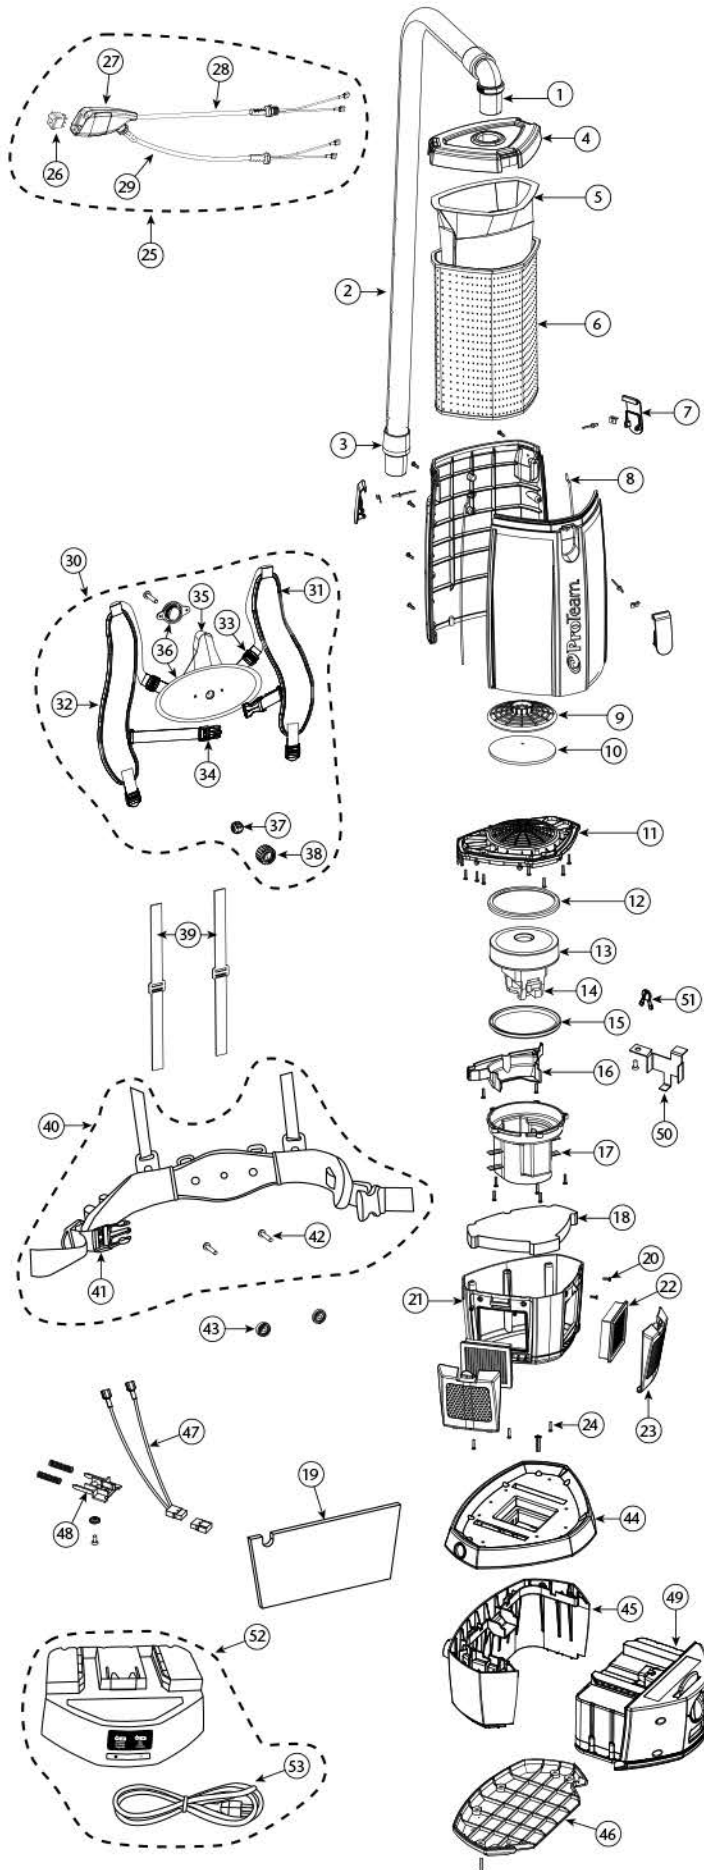

# GOFREE PRO PARTS

No.	Product Name	Qty	List Price
1	101928 Replacement Double Swivel Elbow Cuff (Black)	1 ea.	\$ 9.06
2	103048 Static-Dissipating Hose w/Cuffs (Black)	1 ea.	24.93
3	100694 Replacement Swivel Cuff (Black) 1 1/2"	1 ea.	5.39
4	833948 Purple Cap	1 ea.	34.10
5	107314 Intercept Micro Filter	10/pk	15.60
6	834072 Micro Cloth Filter	1 ea.	24.45
7	510179 Latch and Retainer w/Lock Nut & Screw	1 set	7.29
8	510181 Gasket for Tank	2 ea.	3.38
9	510183 Dome Filter w/Foam Media (Includes: 10)	1 set	7.88
10	510184 Foam Filter Media for Dome Filter	1 ea.	2.39
11	510215 Upper Motor Support w/Gasket	1 set	13.78
12	833951 Upper Motor Gasket	1 ea.	2.80
13	834246 Motor/Fan (36VDC)	1 ea.	252.80
14	103731 Carbon Brush Set	1 set	31.49
15	833952 Lower Motor Gasket	1 ea.	2.50
16	510185 Cover Wire w/ 2 screws	1 set	2.56
17	510194 Lower Motor Support (5 screws)	1 set	13.11
18	834042 Triangular Lower Foam Pad	1 ea.	2.89
19	834043 Rectangular Upper Foam Pad	1 ea.	2.31
20	808380-0 Screw Pan CR #8 x 1/2"	1 ea.	.16
21	510216 Housing Assembly Lower w/Screws	1 set	14.62
22	107315 HEPA Filter (2 pack)	1 set	11.54
23	833954 Exhaust Filter Door	1 ea.	6.99
24	808380-22 Screw Pan CR #8 x 3/4"	1 ea.	.16
25	834249 Switch Cord and Power Cord Assembly (Includes: 26-29)	1 set	55.76
26	106066 On/Off Switch	1 ea.	7.14
27	107043 Switch Box	1 set	17.61
28	834250 Pigtail Assembly	1 set	7.36
29	834251 Battery Cord Assembly	1 set	7.64
30	510190 Upper Harness Assembly (Includes: 31-38)	1 set	65.58
31	834058 Shoulder Strap Lefthand	1 ea.	18.99
32	834059 Shoulder Strap Righthand	1 ea.	18.99
33	100358 Shoulder Strap Adjustment Buckle	1 ea.	.99
34	510191 Sternum Strap Buckle (latch and keeper)	1 set	2.10
35	101737 Carry Handle w/Rivet Set	1 set	8.54
36	834049 Upper Pad Harness	1 set	26.24
37	834050 Pivoting Ball	1 ea.	2.60
38	834053 Outer Support Retainer	1 ea.	2.99
39	510192 Tensioning Straps	1 set	9.99
40	834055 Lower Harness Assembly (Includes: 41, 42)	1 set	65.99
41	106719 Waist Belt Keeper and Latch	1 set	11.89
42	834051 5/16" - 18x1 - 3/8" Lock Screw (2 screws)	1 set	4.85
43	510186 Harness Spacers	2 ea.	3.08
44	510218 Upper Battery Housing	1 ea.	15.32
45	510217 Lower Battery Housing	1 ea.	16.06
46	510219 Battery Support	1 ea.	16.04
47	510220 Lead Assembly w/Screw	1 ea.	9.20
48	510221 Actuator w/Washer, Screw, Springs	1 set	8.24
49	107320 Battery	1 ea.	1299.00
50	510226 Thermistor Bracket w/Screws	1 ea.	1.97
51	834247 Thermistor	1 ea.	33.36
52	510219 Battery Support	1 ea.	299.00
53	834678 Charger Cord	1 ea.	25.85